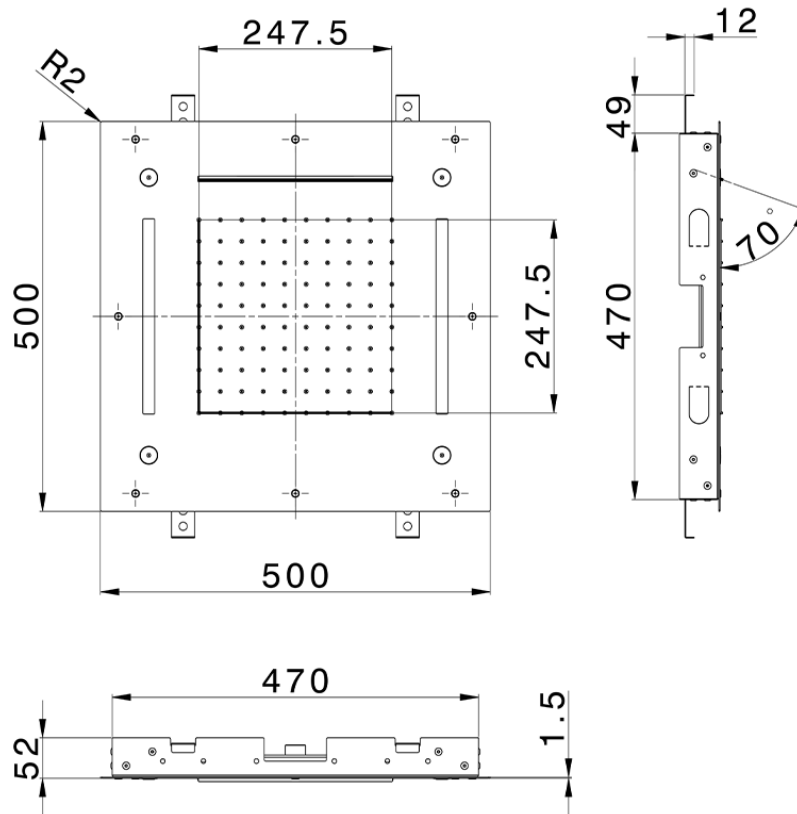

Soffione a soffitto con cromoterapia 500x500 mm ZEN\_ZS1C0080

ZS1C0080

<https://huberitalia.com/soffione-a-soffitto-con-cromoterapia-500x500-mm-zen-zs1c0080>

2024-11-21