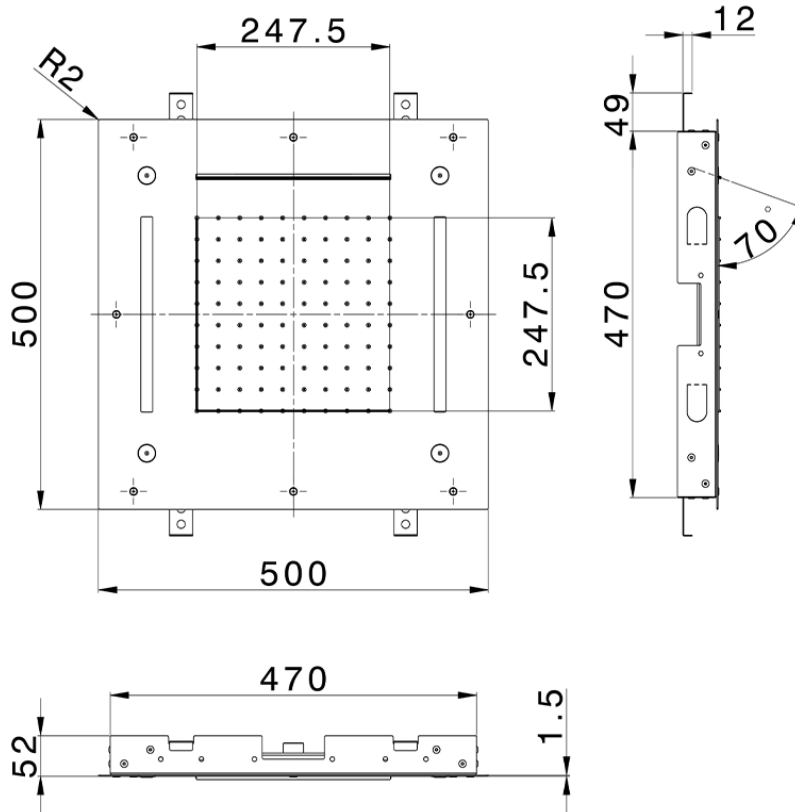

Soffione a soffitto con cromoterapia 500x500 mm ZEN_ZS1C0080

ZS1C0080

<https://huberitalia.com/soffione-a-soffitto-con-cromoterapia-500x500-mm-zen-zs1c0080>

2024-11-23