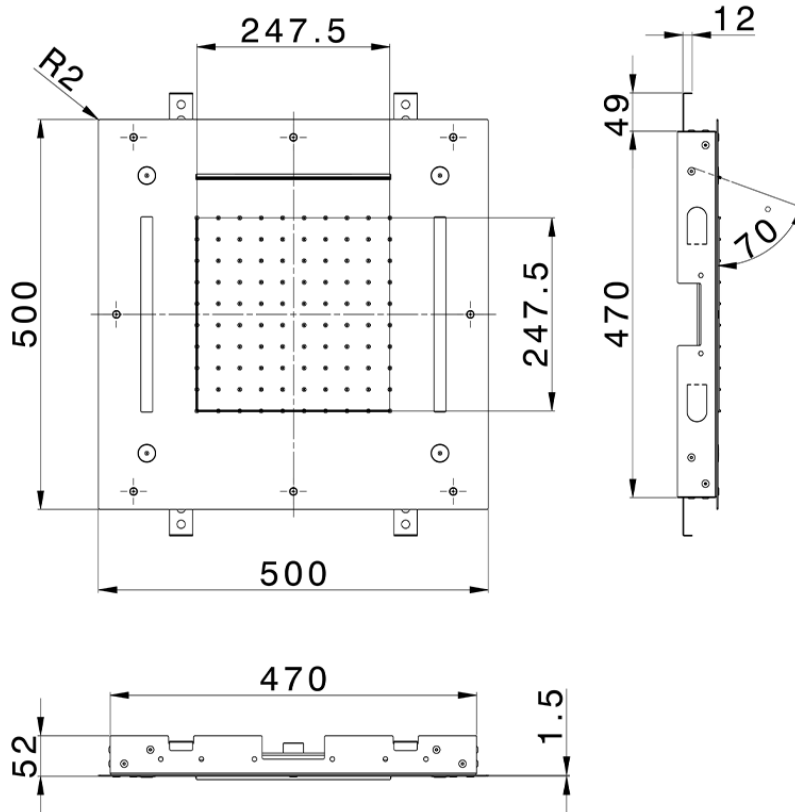

Soffione a soffitto con cromoterapia 500x500 mm ZEN\_ZS1C0080

ZS1C0080

<https://huberitalia.com/soffione-a-soffitto-con-cromoterapia-500x500-mm-zen-zs1c0080>

2024-11-21