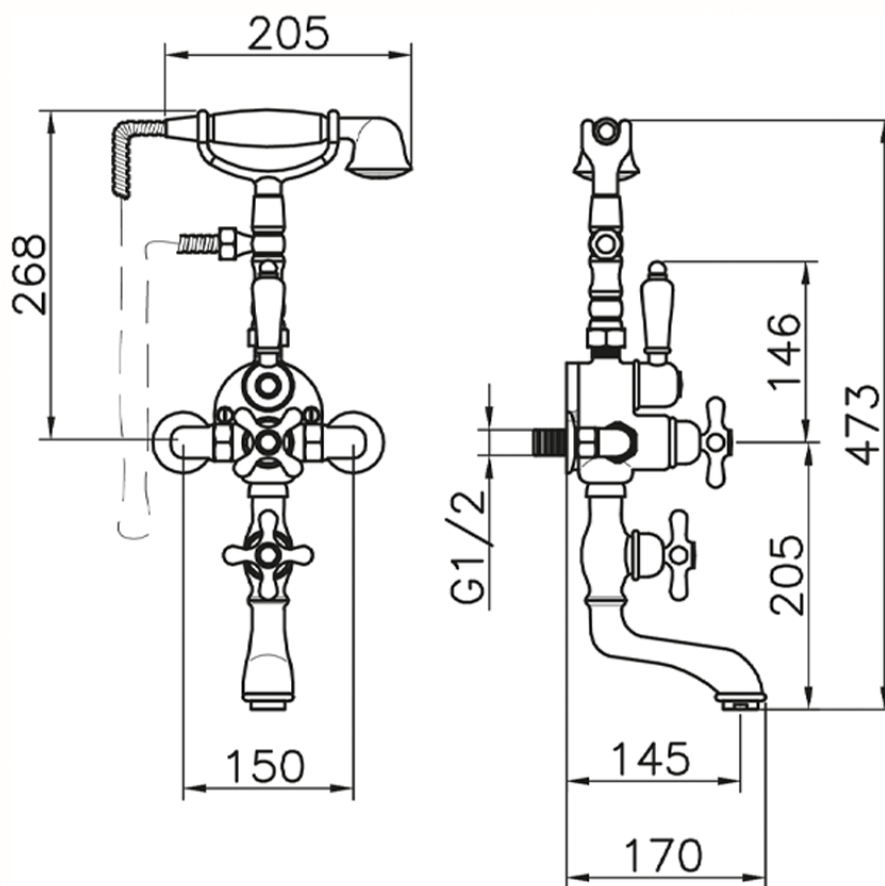

Miscelatore termostatico vasca CROISSETTE_198.CS01H.

198.CS01H.

<https://huberitalia.com/miscelatore-termostatico-vasca-croisette-198-cs01h>

2024-11-21