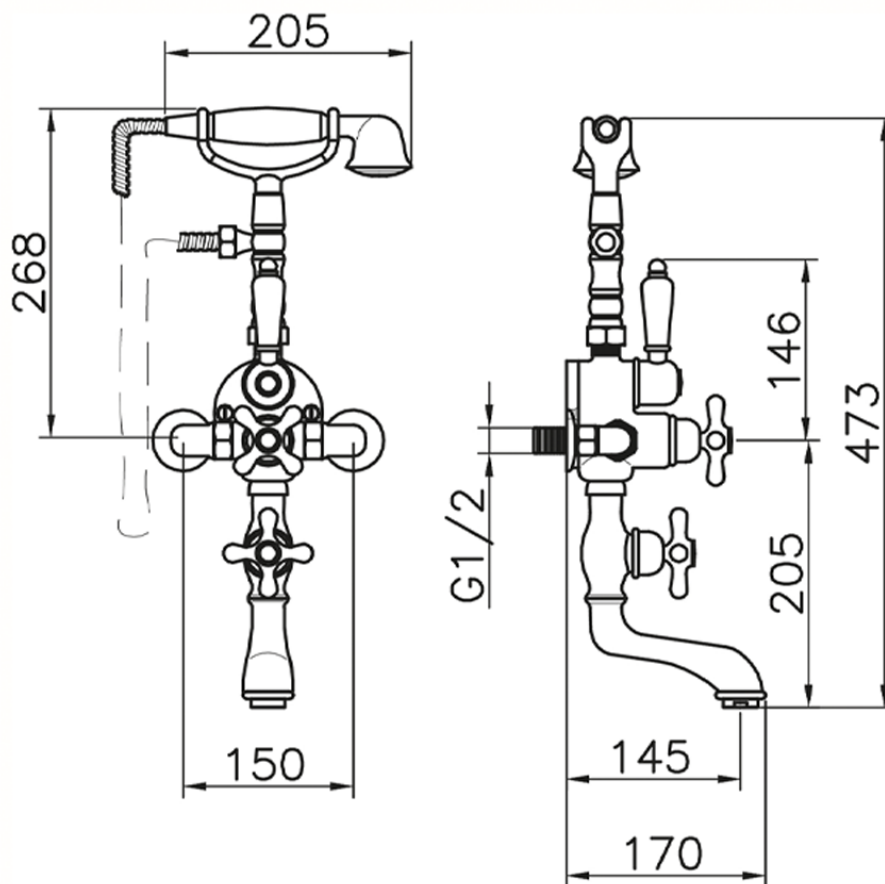

Miscelatore termostatico vasca CROISSETTE_198.CS01H.

198.CS01H.

<https://huberitalia.com/miscelatore-termostatico-vasca-croisette-198-cs01h>

2024-11-21