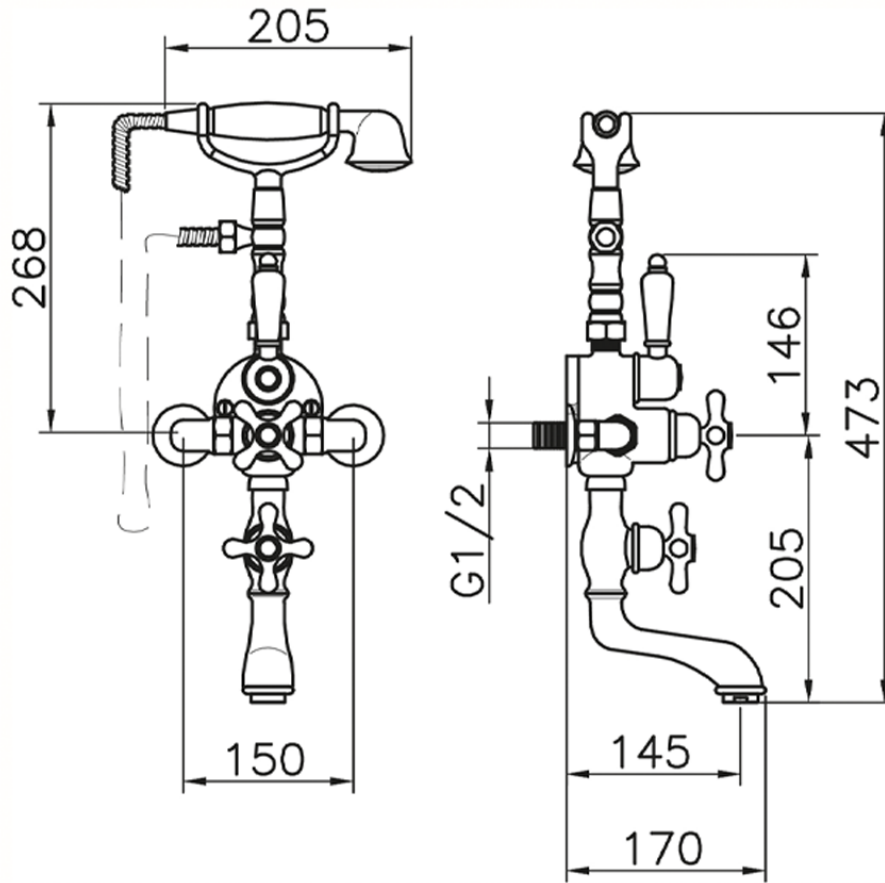

Miscelatore termostatico vasca CROISSETTE_198.CS01H.

198.CS01H.

<https://huberitalia.com/miscelatore-termostatico-vasca-croisette-198-cs01h>

2024-11-21