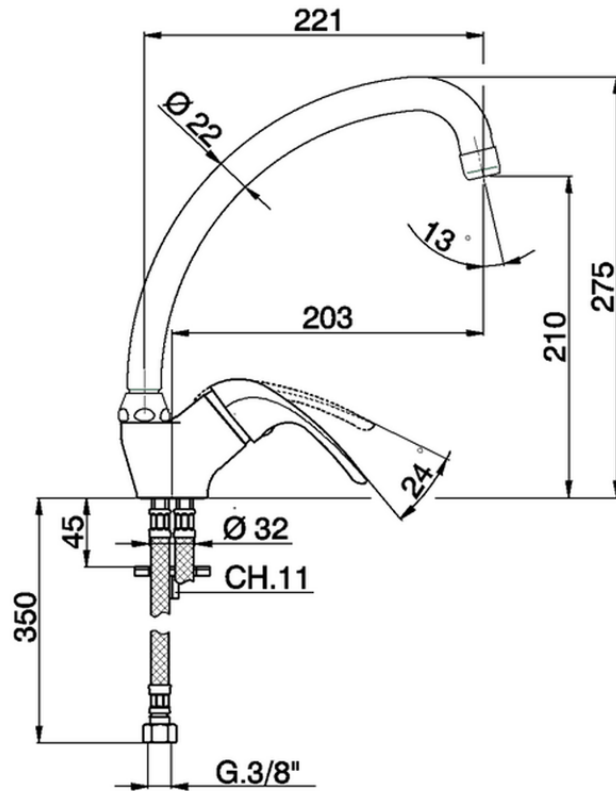

Miscelatore monocomando lavello KITCHEN_NM000520

NM000520

<https://www.huberitalia.com/miscelatore-monocomando-lavello-kitchen-nm000520>

2024-12-21