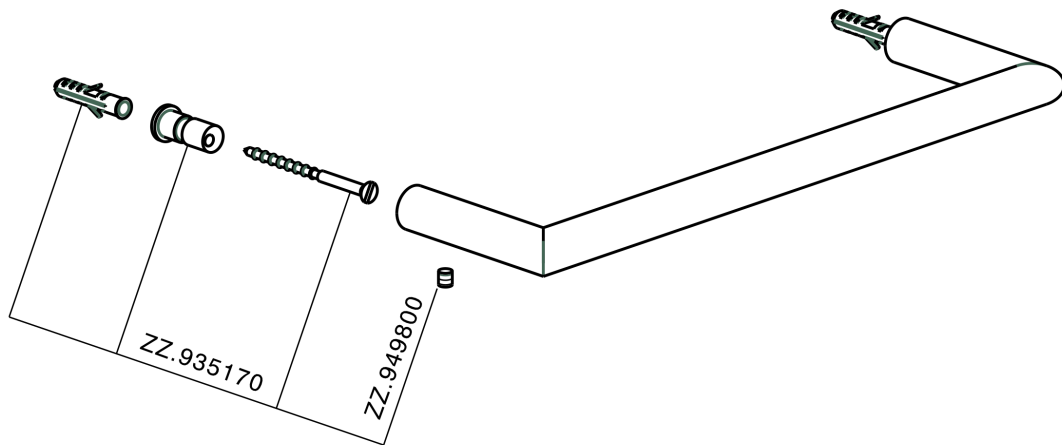

Porta salviette ACCESSORI BAGNO_SI090100

SI090100

<https://huberitalia.com/porta-salviette-accessori-bagno-si090100>

2024-12-04