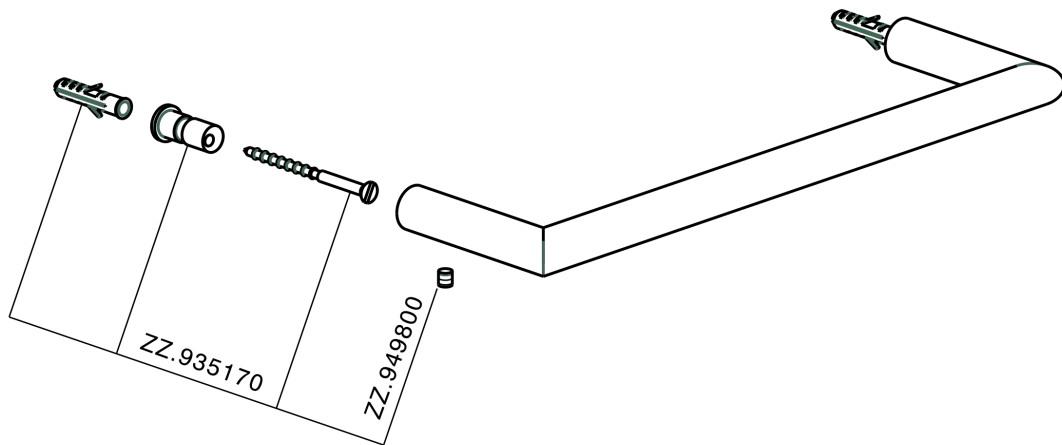

Porta salviette ACCESSORI BAGNO_SI090100

SI090100

<https://www.huberitalia.com/porta-salviette-accessori-bagno-si090100>

2024-12-22