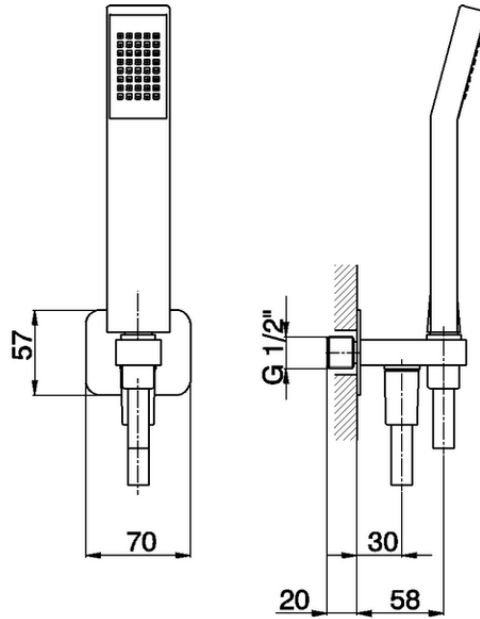

Completo doccia con presa acqua SHOWER_SS018800

SS018800

<https://www.huberitalia.com/completo-doccia-con-presa-acqua-shower-ss018800>

2024-12-22