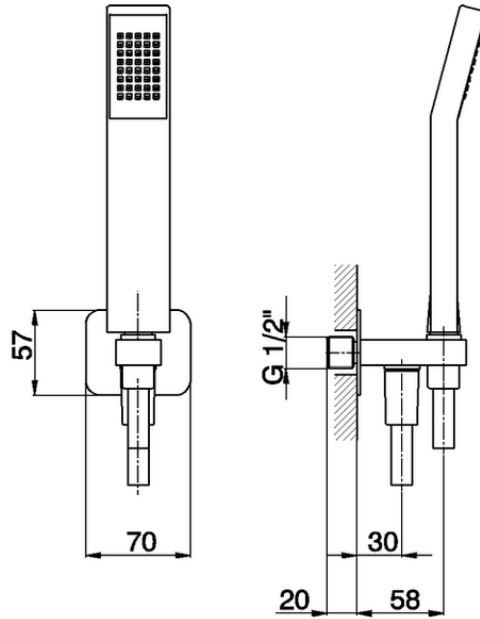

Completo doccia con presa acqua SHOWER_SS018800

SS018800

<https://huberitalia.com/completo-doccia-con-presa-acqua-shower-ss018800>

2024-12-04