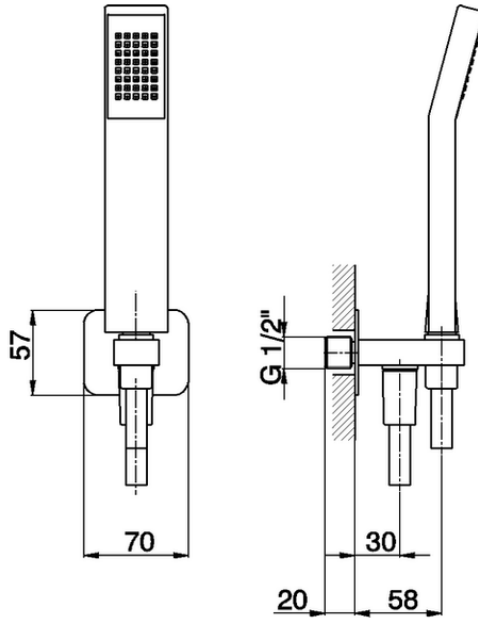

Completo doccia con presa acqua SHOWER_SS018800

SS018800

<https://www.huberitalia.com/completo-doccia-con-presa-acqua-shower-ss018800>

2024-12-22