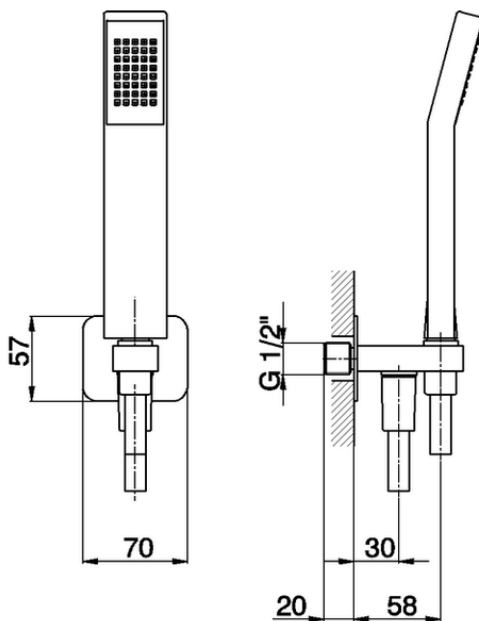

Completo doccia con presa acqua SHOWER_SS018800

SS018800

<https://www.huberitalia.com/completo-doccia-con-presa-acqua-shower-ss018800>

2024-12-22