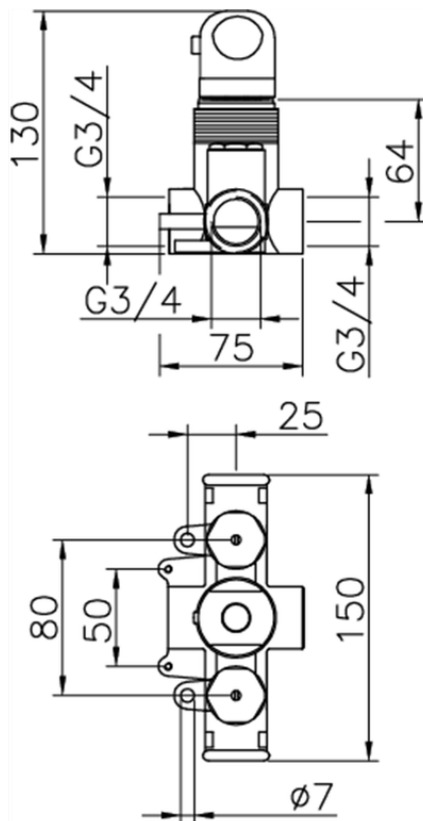

Miscelatore termostatico centrale CLINIC&TECHNICAL\_445.PR01H.

445.PR01H.

<https://www.huberitalia.com/miscelatore-termostatico-centrale-clinictechnical-445-pr01h>

2024-12-22