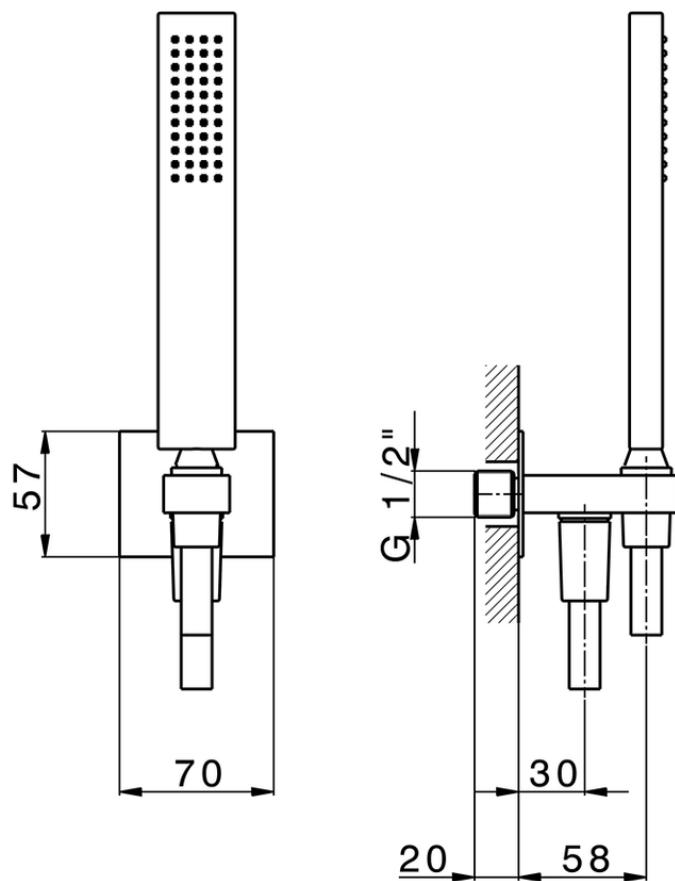

Completo doccia con presa acqua SHOWER\_SS018860

SS018860

<https://huberitalia.com/completo-doccia-con-presa-acqua-shower-ss018860>

2024-11-21