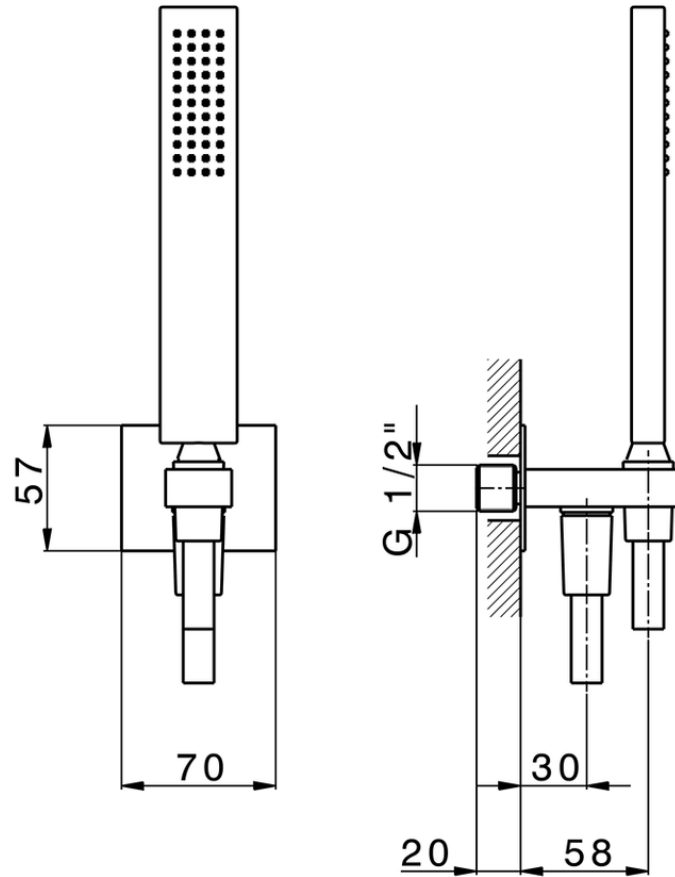

Completo doccia con presa acqua SHOWER_SS018860

SS018860

<https://huberitalia.com/completo-doccia-con-presa-acqua-shower-ss018860>

2024-11-23