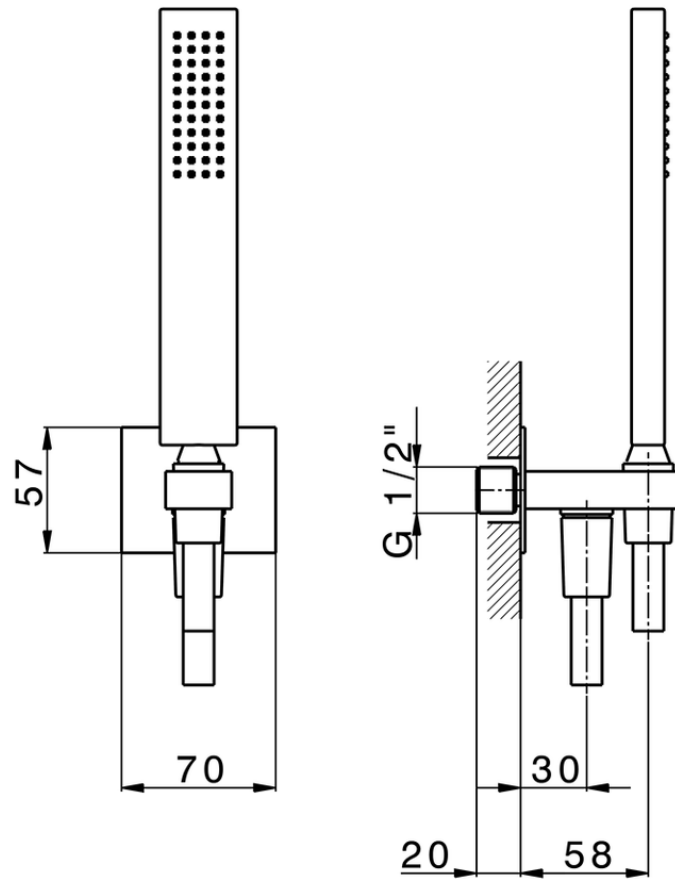

Completo doccia con presa acqua SHOWER_SS018860

SS018860

<https://huberitalia.com/completo-doccia-con-presa-acqua-shower-ss018860>

2024-11-21