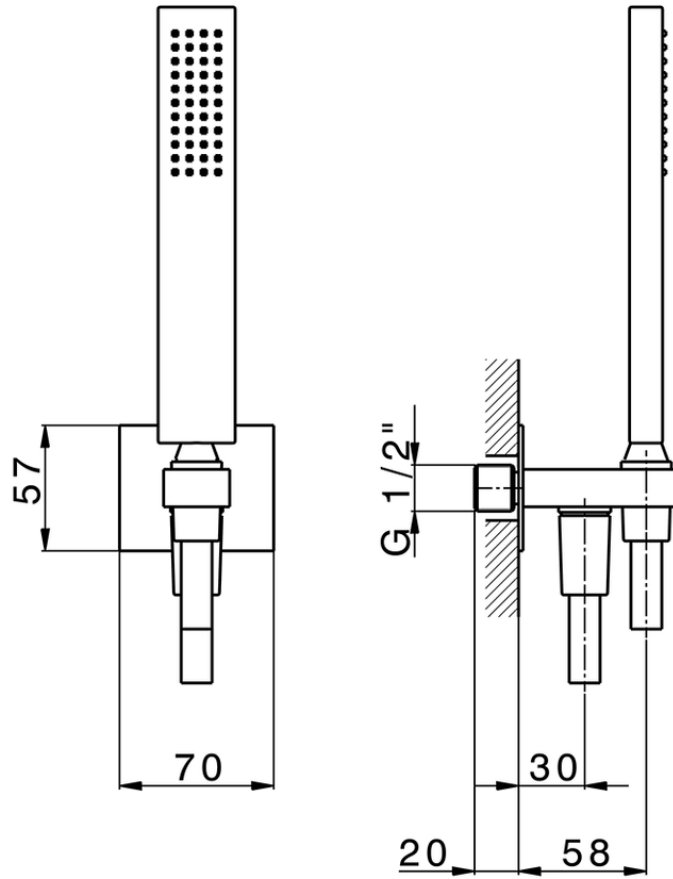

Completo doccia con presa acqua SHOWER_SS018860

SS018860

<https://huberitalia.com/completo-doccia-con-presa-acqua-shower-ss018860>

2024-11-21