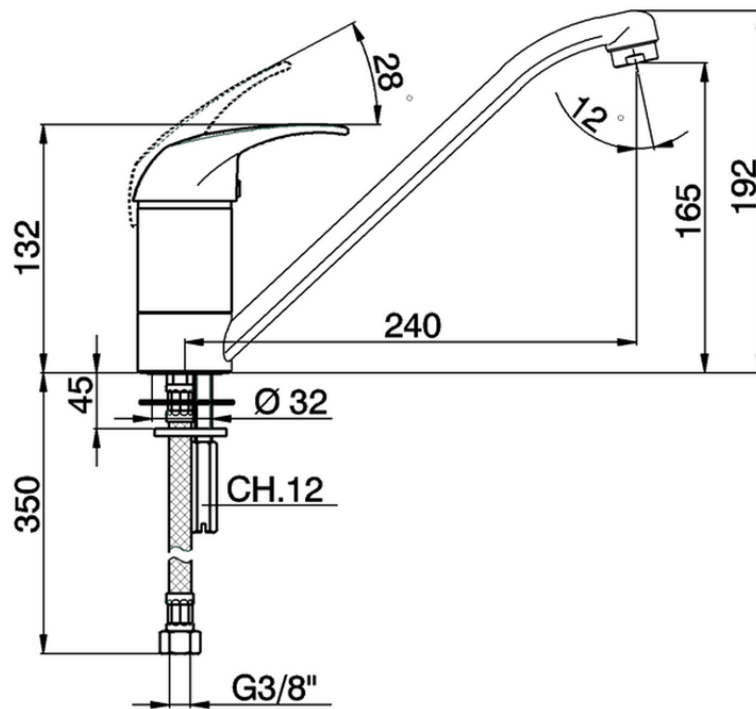

Miscelatore monocomando lavello KITCHEN_PE000580

PE000580

<https://www.huberitalia.com/miscelatore-monocomando-lavello-kitchen-pe000580>

2025-02-22