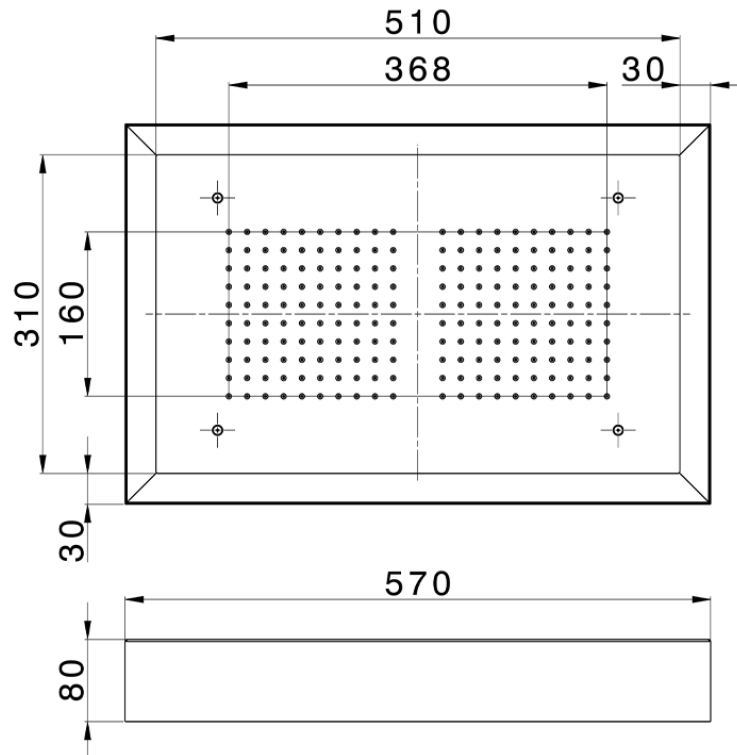

## Soffione a soffitto con cromoterapia 570x370 mm ZEN\_ZS1C0215

ZS1C0215

<https://www.huberitalia.com/soffione-a-soffitto-con-cromoterapia-570x370-mm-zen-zs1c0215>

2025-02-23