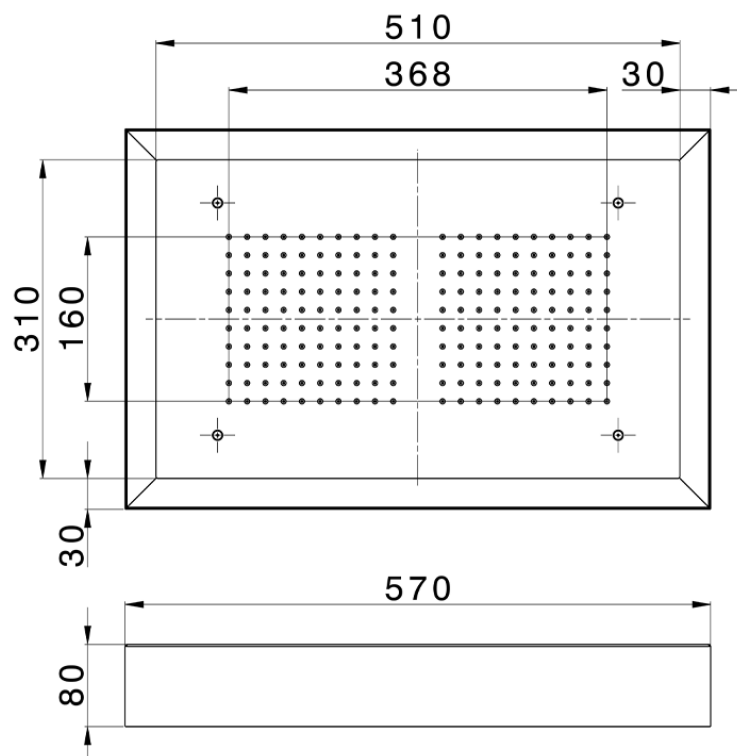

## Soffione a soffitto con cromoterapia 570x370 mm ZEN\_ZS1C0215

ZS1C0215

<https://www.huberitalia.com/soffione-a-soffitto-con-cromoterapia-570x370-mm-zen-zs1c0215>

2025-02-23