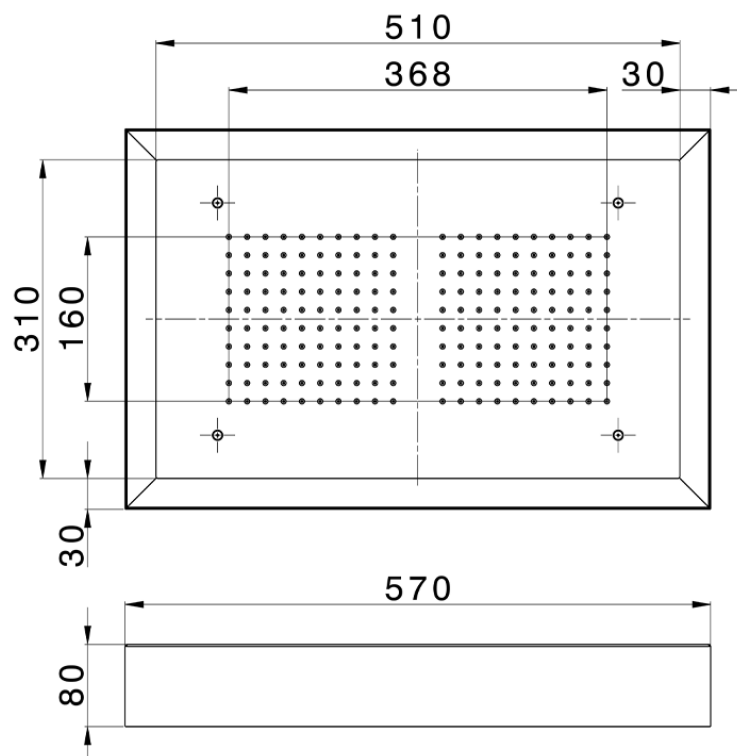

Soffione a soffitto con cromoterapia 570x370 mm ZEN_ZS1C0215

ZS1C0215

<https://www.huberitalia.com/soffione-a-soffitto-con-cromoterapia-570x370-mm-zen-zs1c0215>

2025-02-23