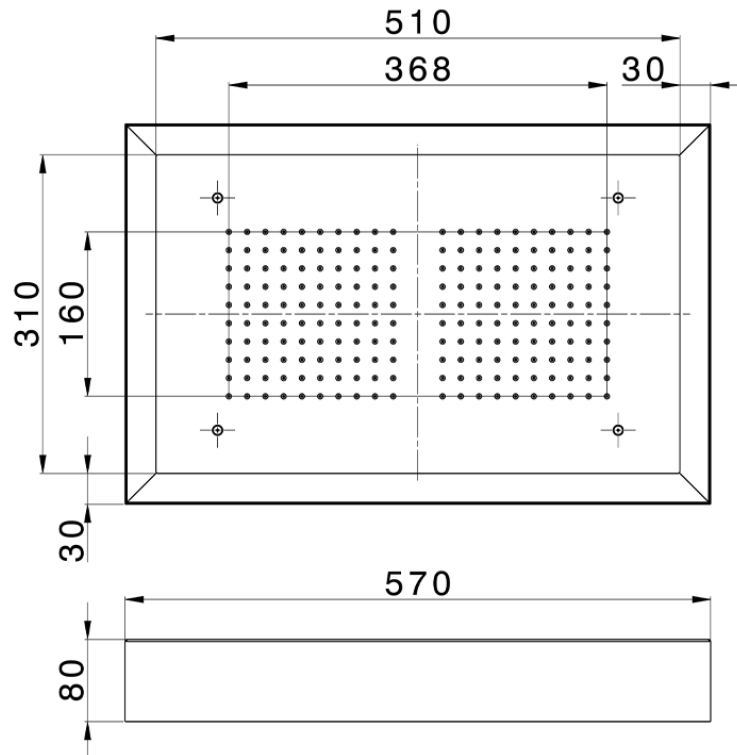

Soffione a soffitto con cromoterapia 570x370 mm ZEN_ZS1C0215

ZS1C0215

<https://www.huberitalia.com/soffione-a-soffitto-con-cromoterapia-570x370-mm-zen-zs1c0215>

2025-02-22