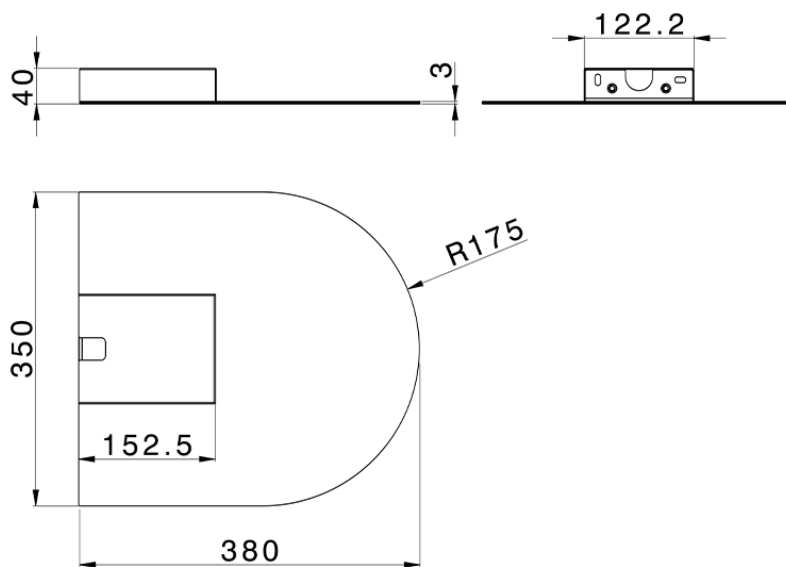

Cascata a muro ultrasottile curva ZEN_ZS129010

ZS129010

<https://www.huberitalia.com/cascata-a-muro-ultrasottile-curva-zen-zs129010>

2024-12-22