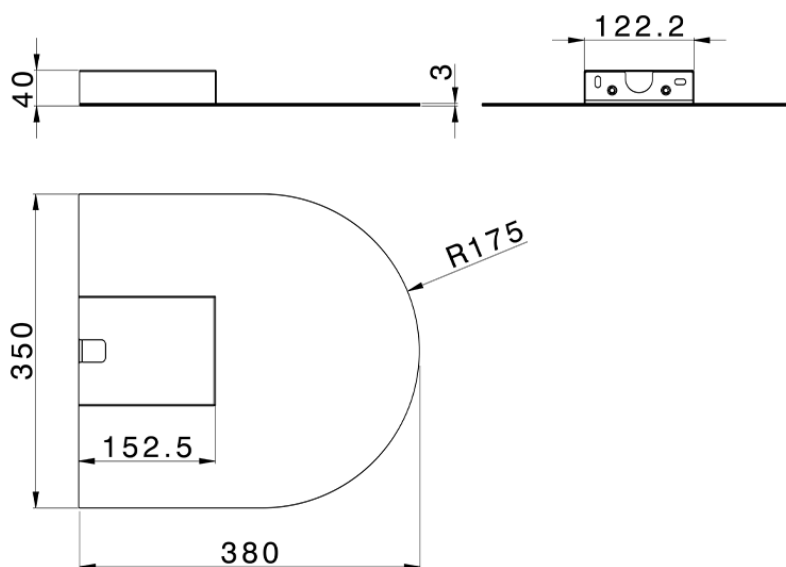

## Cascata a muro ultrasottile curva ZEN\_ZS129010

ZS129010

<https://www.huberitalia.com/cascata-a-muro-ultrasottile-curva-zen-zs129010>

2024-12-22