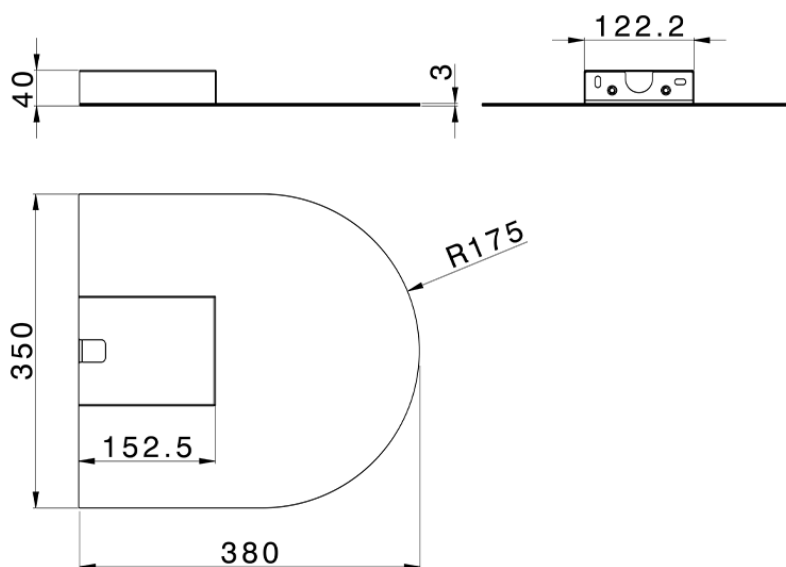

Cascata a muro ultrasottile curva ZEN_ZS129010

ZS129010

<https://www.huberitalia.com/cascata-a-muro-ultrasottile-curva-zen-zs129010>

2024-12-22