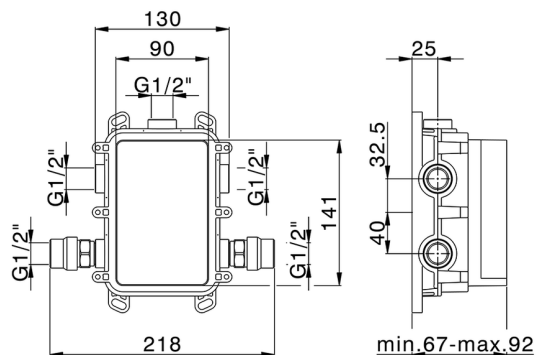

Termostatico

Il Termostatico Huber è il tuo personale gestore dell'acqua che ti aiuta a gestire e controllare acqua ed energia senza sprechi.