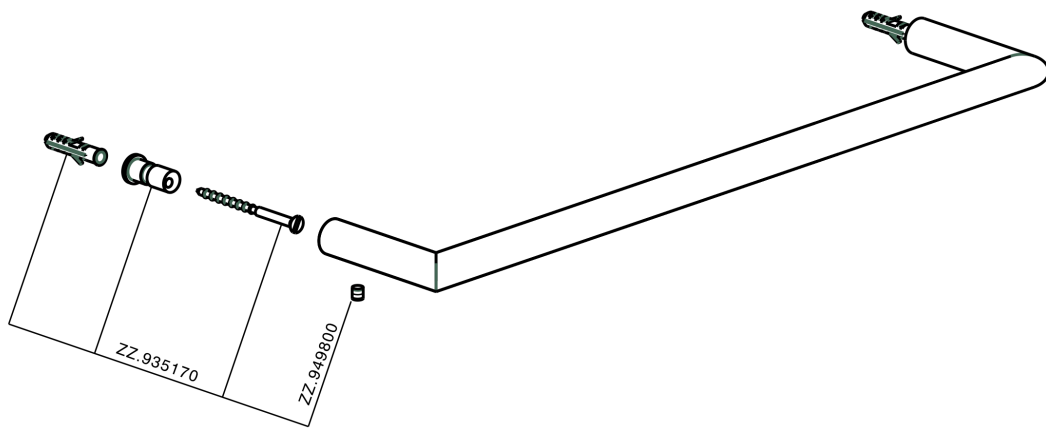

Porta salviette ACCESSORI BAGNO_SI090101

SI090101

<https://huberitalia.com/porta-salviette-accessori-bagno-si090101>

2024-11-24