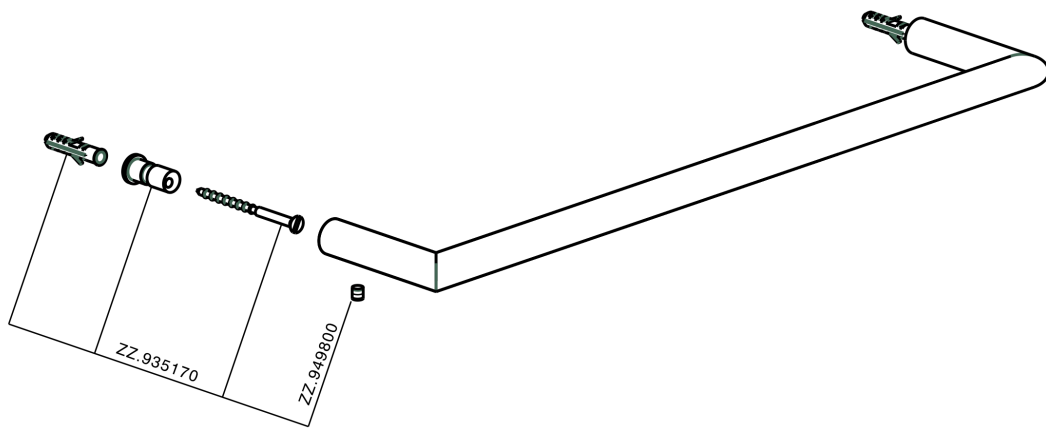

Porta salviette ACCESSORI BAGNO_SI090101

SI090101

<https://huberitalia.com/porta-salviette-accessori-bagno-si090101>

2024-11-21