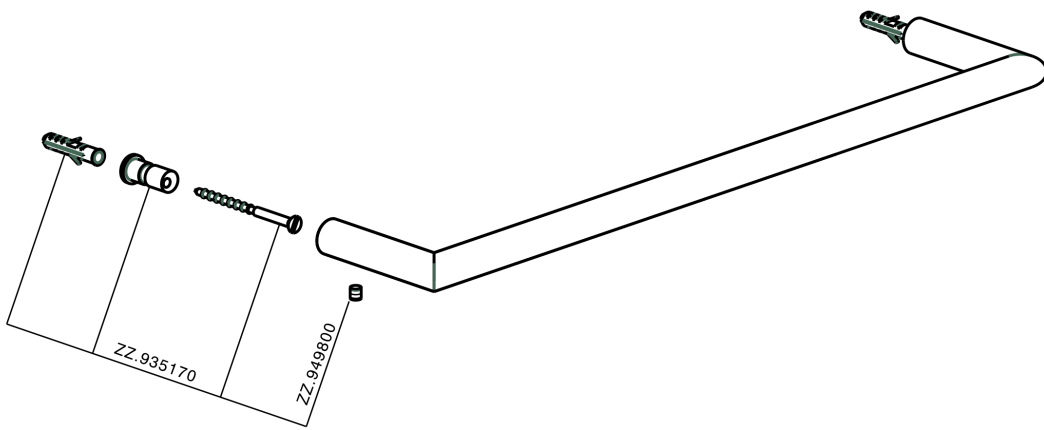

Porta salviette ACCESSORI BAGNO_SI090101

SI090101

<https://huberitalia.com/porta-salviette-accessori-bagno-si090101>

2024-11-21