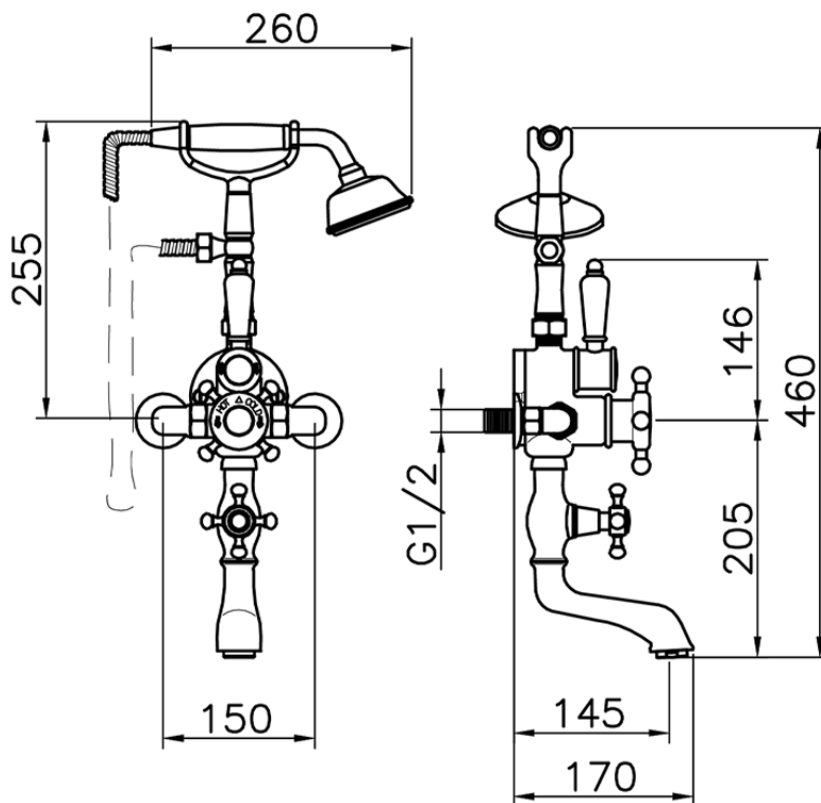

Miscelatore termostatico vasca VICTORIAN\_198.VT01H.

198.VT01H.

<https://huberitalia.com/miscelatore-termostatico-vasca-victorian-198-vt01h>

2024-11-24