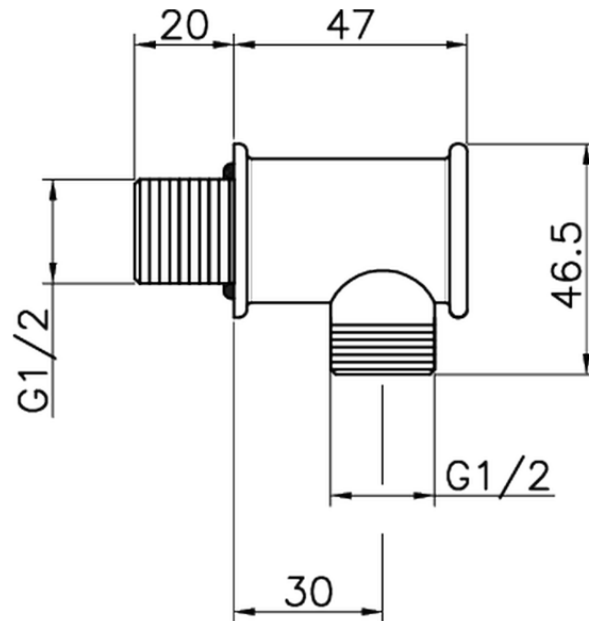

## Presca d'acqua SHOWER\_67.04H.

67.04H.

<https://www.huberitalia.com/presa-dacqua-shower-67-04h>

2024-12-22