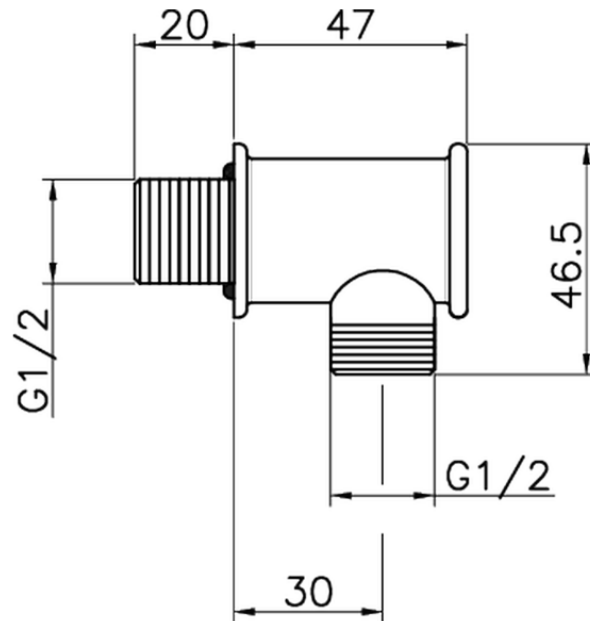

Presca d'acqua SHOWER_67.04H.

67.04H.

<https://www.huberitalia.com/presa-dacqua-shower-67-04h>

2024-12-22