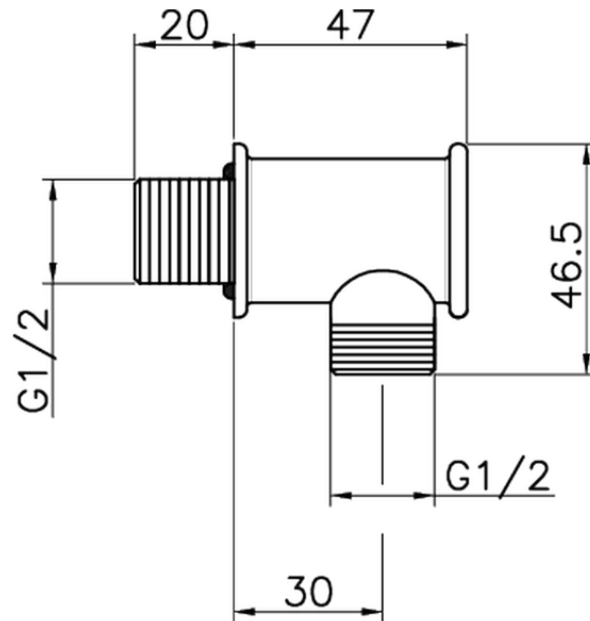

Pres a d'acqua SHOWER_67.04H.

67.04H.

<https://www.huberitalia.com/presa-dacqua-shower-67-04h>

2024-12-22