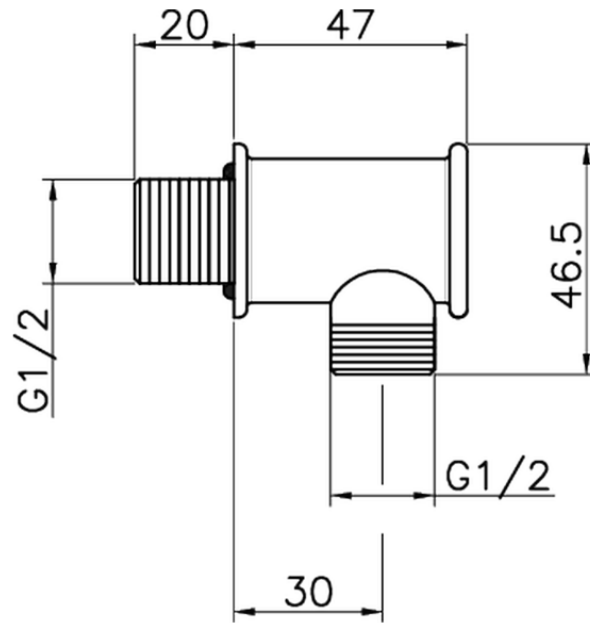

Presca d'acqua SHOWER_67.04H.

67.04H.

<https://www.huberitalia.com/presa-dacqua-shower-67-04h>

2024-12-22