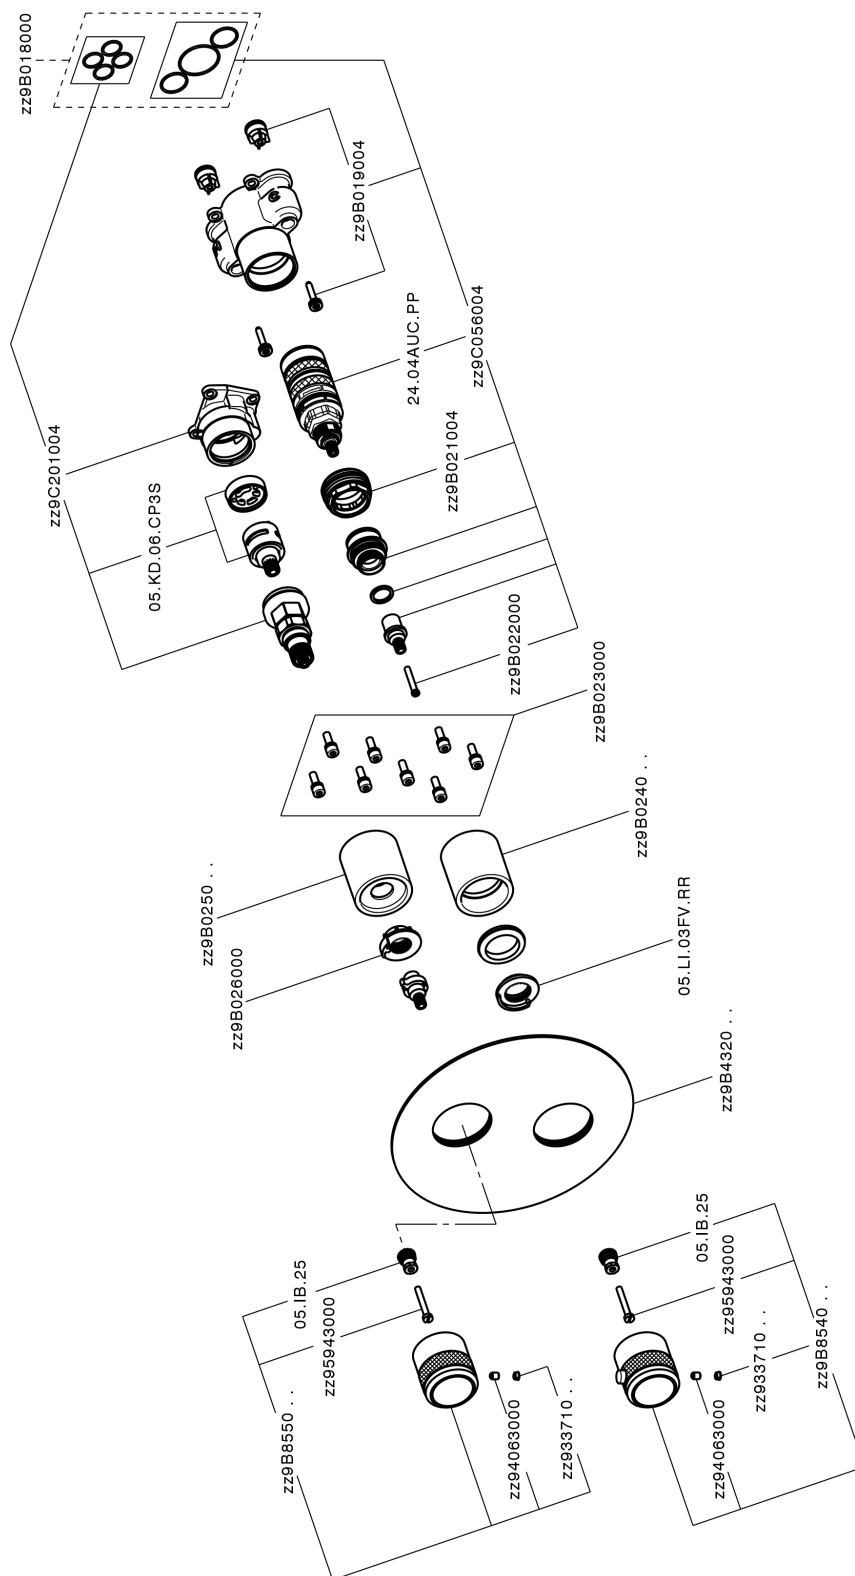

Completo Termostatico per One-Box CHRONOS_CR0BT030

CR0BT030

<https://www.huberitalia.com/completo-termostatico-per-one-box-chronos-cr0bt030>

One-Box Universale per incasso ONE BOX_ZB00B031

ZB00B031

<https://www.huberitalia.com/one-box-universale-per-incasso-one-box-zb00b031>

One-Box Universale per incasso ONE BOX_ZB00B030

ZB00B030

<https://www.huberitalia.com/one-box-universale-per-incasso-one-box-zb00b030>

2024-12-22