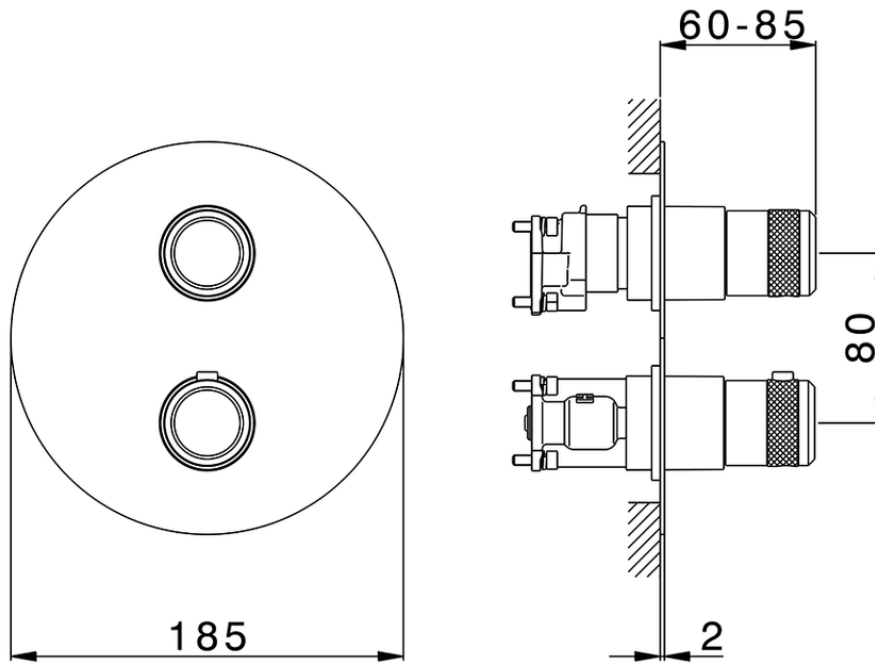

Completo Termostatico per One-Box CHRONOS_CR0BT030

CR0BT030

<https://www.huberitalia.com/completo-termostatico-per-one-box-chronos-cr0bt030>

ZB00B031

<https://www.huberitalia.com/one-box-universale-per-incasso-one-box-zb00b031>