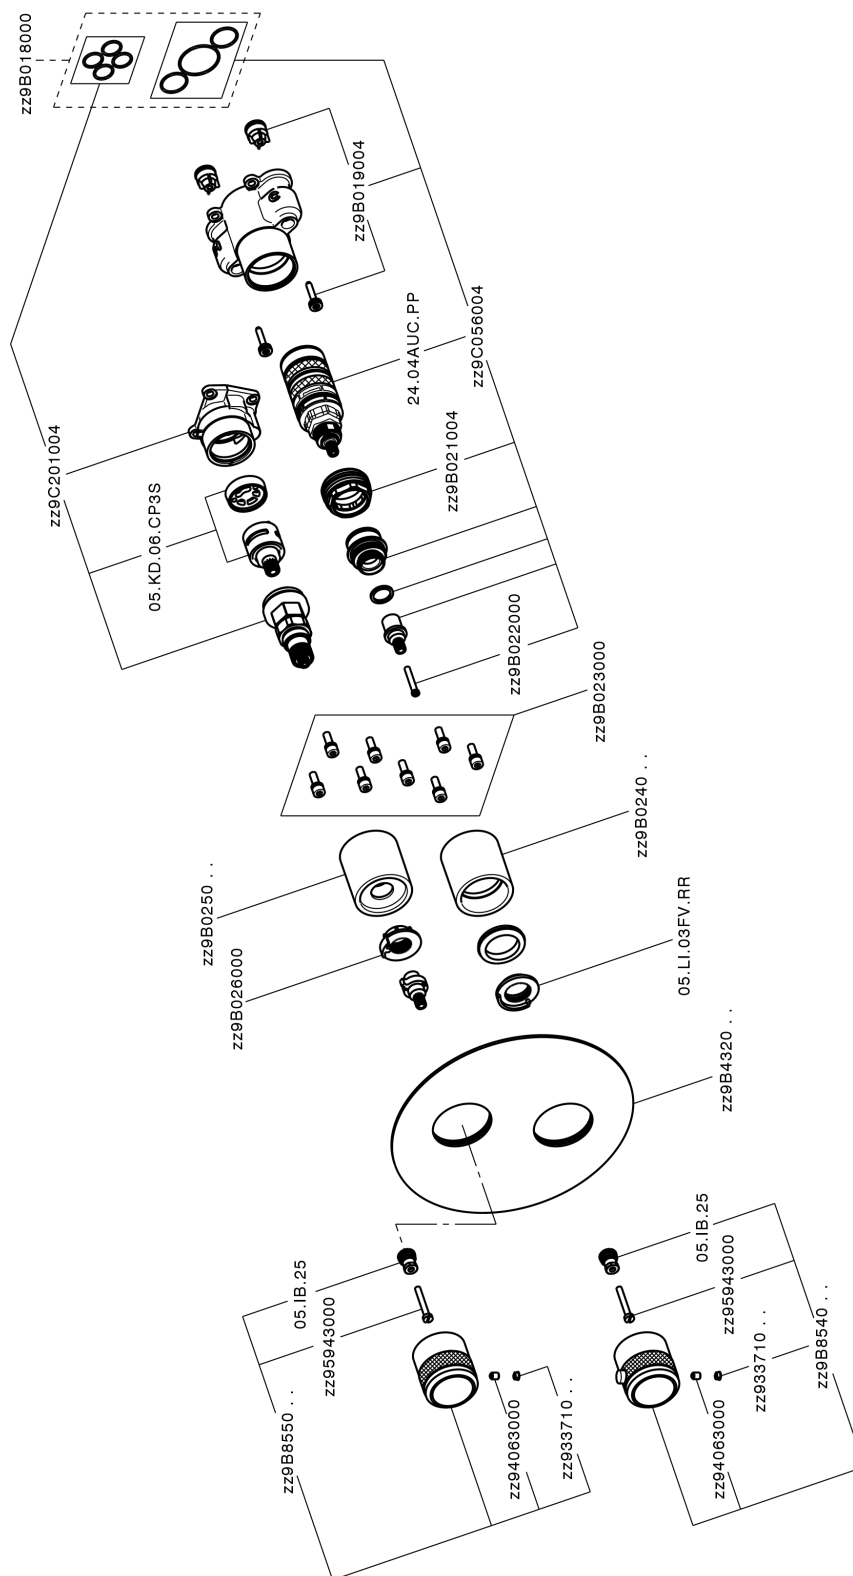

Completo Termostatico per One-Box CHRONOS_CR0BT030

CR0BT030

<https://www.huberitalia.com/completo-termostatico-per-one-box-chronos-cr0bt030>

One-Box Universale per incasso ONE BOX_ZB00B031

ZB00B031

<https://www.huberitalia.com/one-box-universale-per-incasso-one-box-zb00b031>

One-Box Universale per incasso ONE BOX_ZB00B030

ZB00B030

<https://www.huberitalia.com/one-box-universale-per-incasso-one-box-zb00b030>

2024-12-22