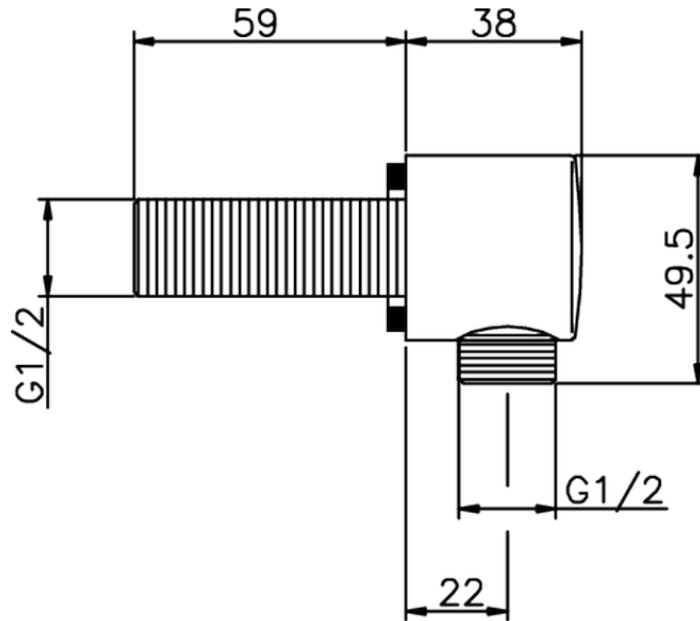

## Presad'acqua SHOWER\_SS017320

SS017320

<https://huberitalia.com/presa-dacqua-shower-ss017320>

2024-11-21