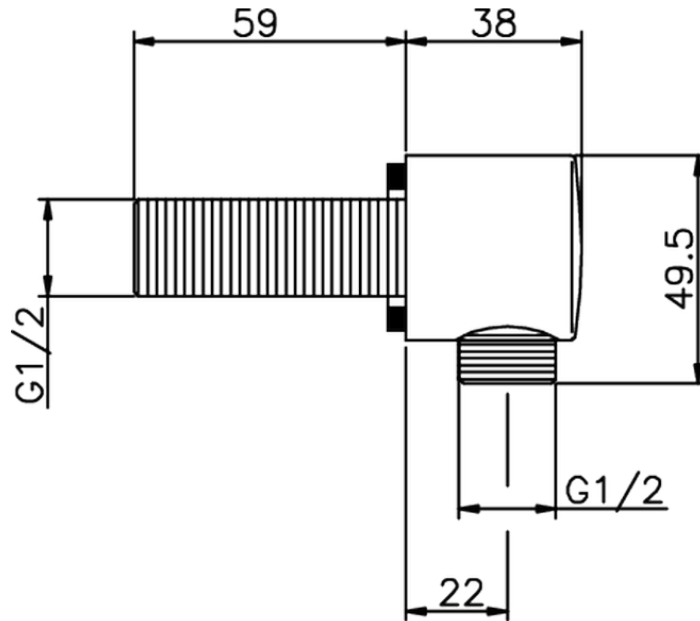

Presad'acqua SHOWER_SS017320

SS017320

<https://huberitalia.com/presa-dacqua-shower-ss017320>

2024-11-21