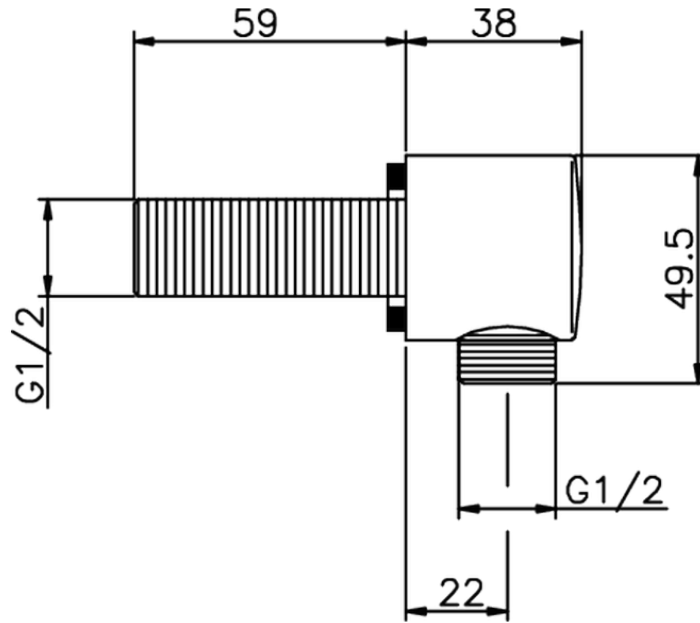

Presad'acqua SHOWER_SS017320

SS017320

<https://huberitalia.com/presa-dacqua-shower-ss017320>

2024-11-23