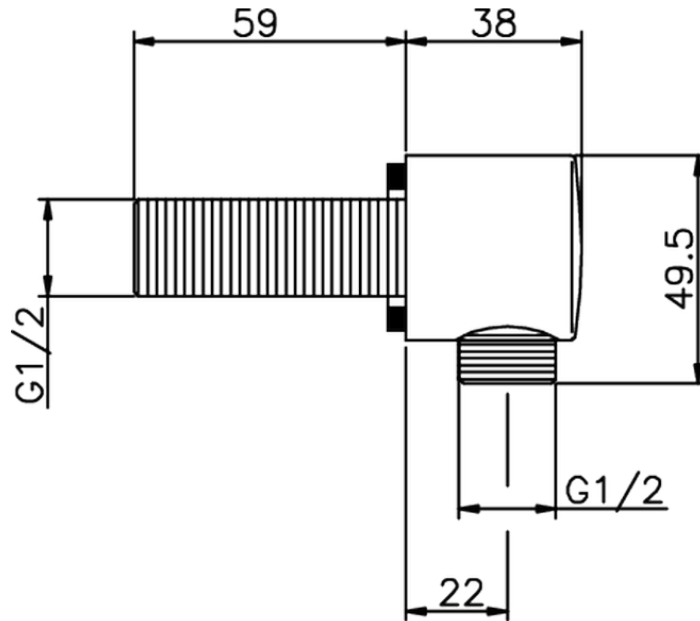

Presad'acqua SHOWER_SS017320

SS017320

<https://huberitalia.com/presa-dacqua-shower-ss017320>

2024-11-23