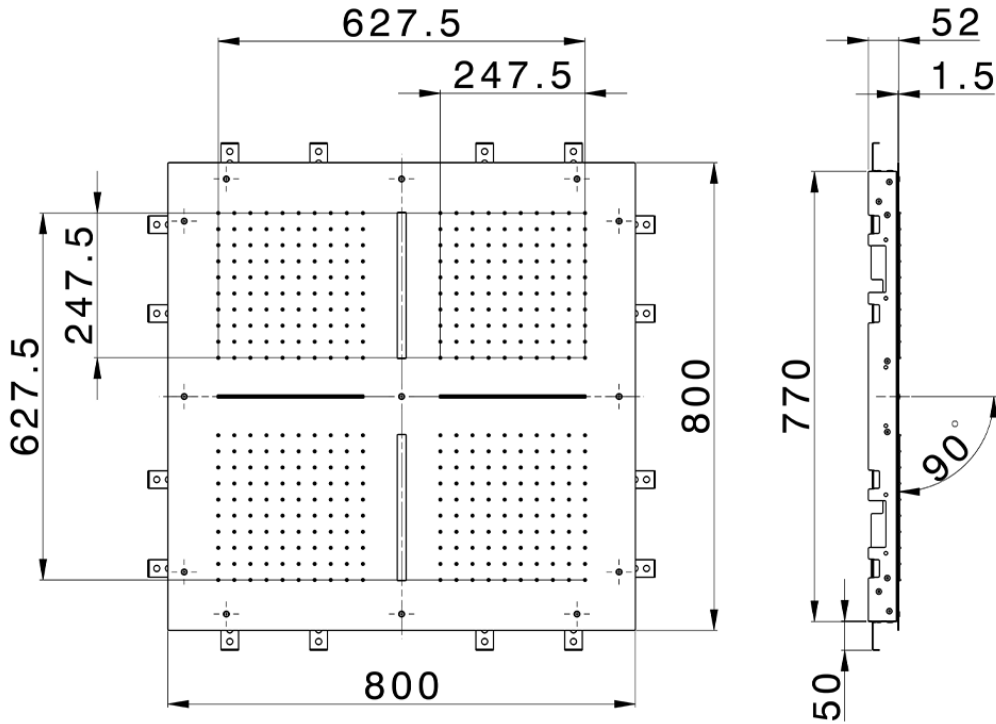

Soffione a soffitto con cromoterapia 800x800 mm ZEN_ZS1C0105

ZS1C0105

<https://huberitalia.com/soffione-a-soffitto-con-cromoterapia-800x800-mm-zen-zs1c0105>

2024-10-22