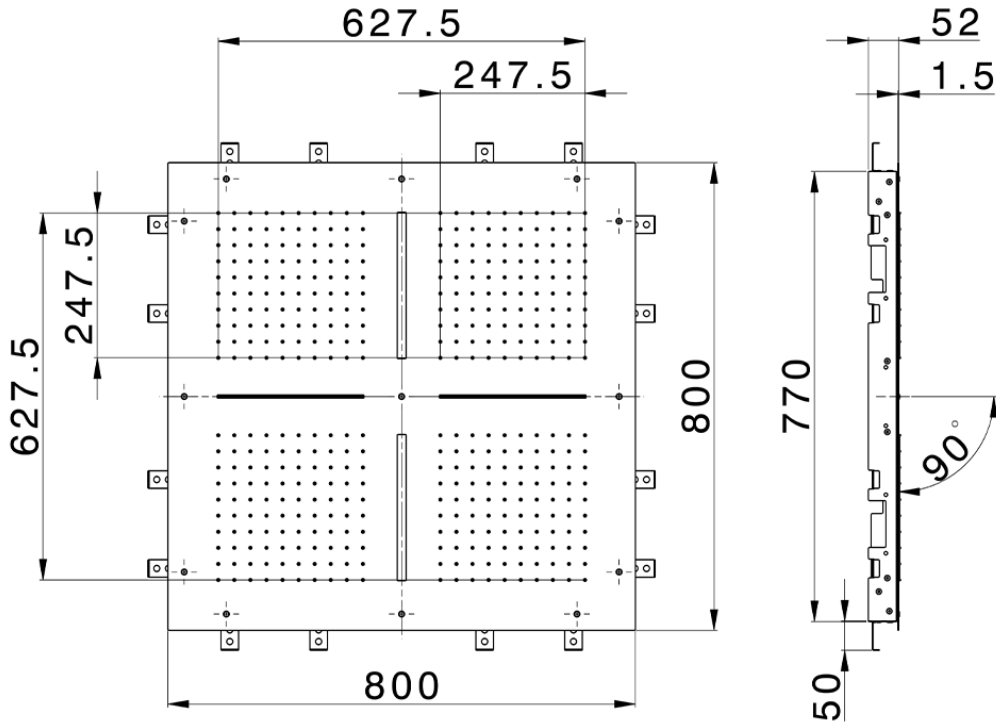

Soffione a soffitto con cromoterapia 800x800 mm ZEN\_ZS1C0105

ZS1C0105

<https://huberitalia.com/soffione-a-soffitto-con-cromoterapia-800x800-mm-zen-zs1c0105>

2024-10-22