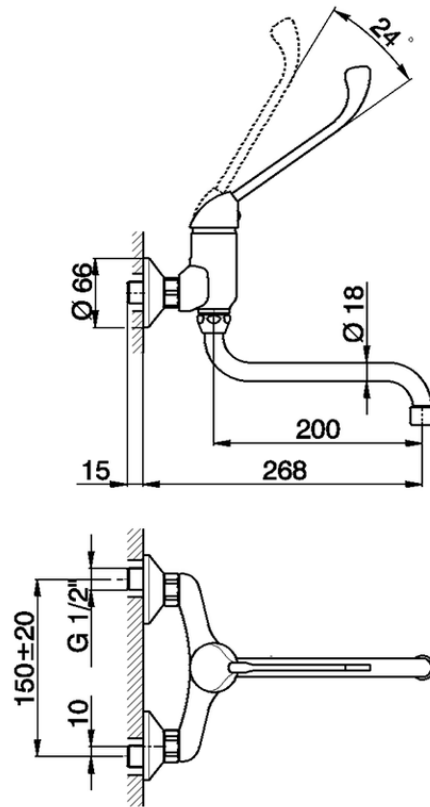

## Miscelatore monocomando lavello a parete KITCHEN\_CL300401

CL300401

<https://huberitalia.com/miscelatore-monocomando-lavello-a-parete-kitchen-cl300401>

2024-11-21