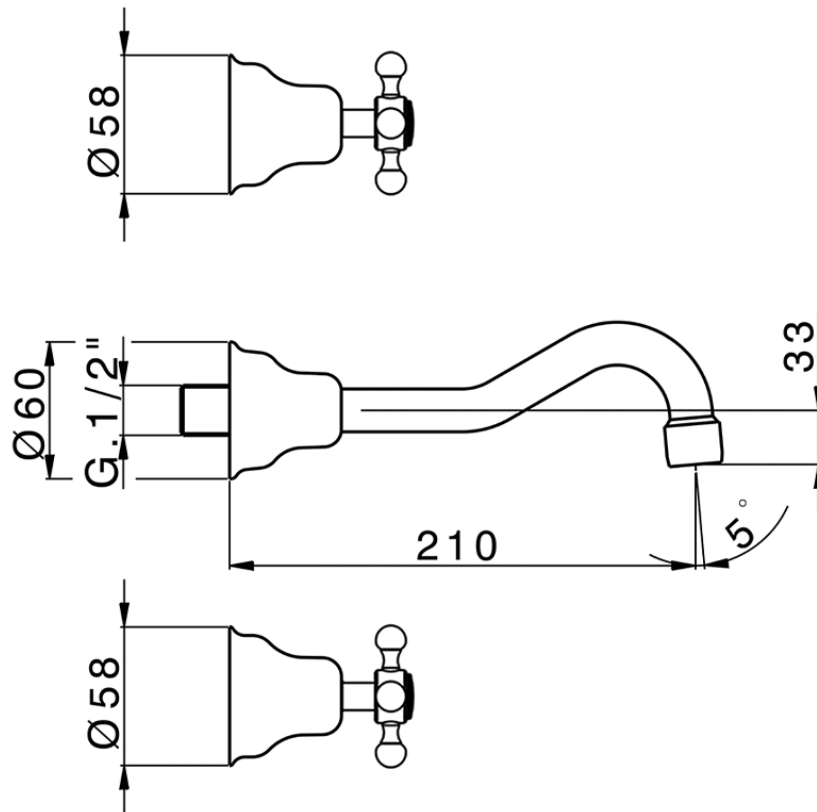

Parte esterna lavabo a parete VICTORIAN_VT013510

VT013510

<https://www.huberitalia.com/parte-esterna-lavabo-a-parete-victorian-vt013510>

| Serie's code | Size XX |
|--------------|---------|
| CX 1351 | 20-35 |
| CF 1351 | 20-35 |
| CX 0331 | 20-35 |
| CF 0331 | 20-35 |
| CX 0200 | 20-35 |
| CF 0200 | 20-35 |
| BA 1351 | 20-35 |
| GS 1351 | 20-35 |
| GL 1351 | 20-35 |
| MN 1351 | 20-35 |
| LN 1351 | 20-35 |
| LV 1351 | 33-48 |
| LY 1351 | 33-48 |
| CU 1351 | 33-48 |
| SM 1351 | 30-45 |
| AA 1351 | 10-30 |
| AC 1351 | 10-30 |
| AR 1351 | 15-25 |
| PZ 1351 | 10-30 |
| RG 1351 | 10-30 |
| TS 1351 | 10-30 |
| VT 1351 | 10-30 |
| CS 1351 | 10-30 |
| WA 1351 | 45-68 |
| X1 1351 | 33-45 |
| X2 1351 | 33-45 |
| X3 1351 | 33-45 |
| X4 1351 | 33-45 |
| X5 1351 | 33-45 |
| RI 1351 | 20-35 |
| RM 1351 | 20-35 |

Limiti di tolleranza superficie piastrelle
 Adjustment limits for finished tile surface
 Limites de tolérance surface carrelage
 Fliesenoberfläche
 Superficie del azulejo

ZB033510

<https://www.huberitalia.com/parte-incasso-lavabo-a-parete-incasso-zb033510>