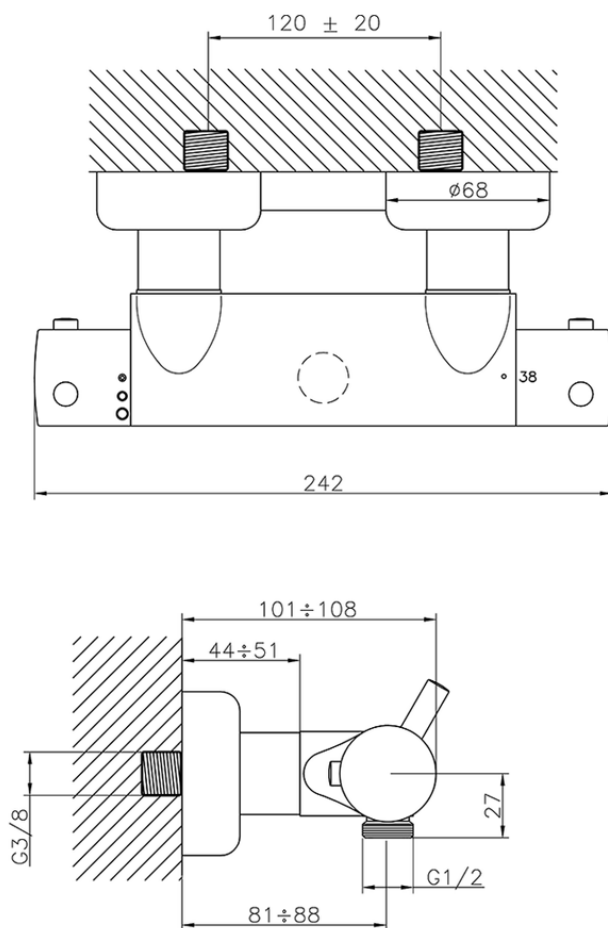

## Miscelatore termostatico doccia CLINIC&TECHNICAL\_223.01H.

223.01H.

<https://www.huberitalia.com/miscelatore-termostatico-doccia-clinicttechnical-223-01h>

2024-12-22