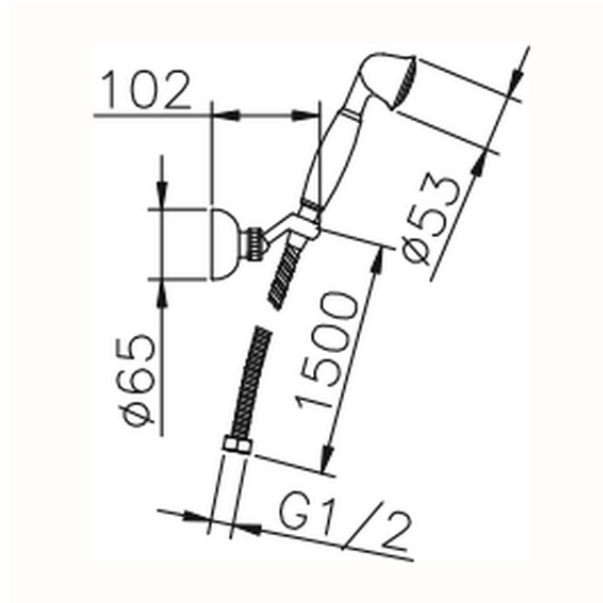

## Completo doccia duplex Croisette SHOWER\_63.07H.

63.07H.

<https://huberitalia.com/completo-doccia-duplex-croisette-shower-63-07h>

2024-11-23