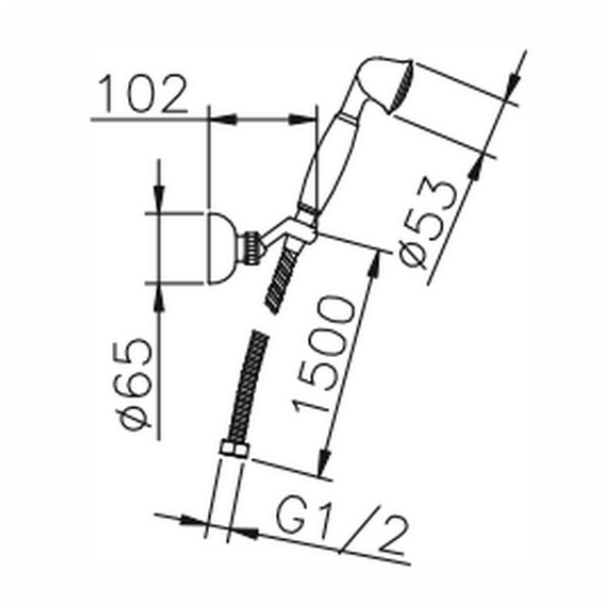

## Completo doccia duplex Croisette SHOWER\_63.07H.

63.07H.

<https://huberitalia.com/completo-doccia-duplex-croisette-shower-63-07h>

2024-11-24