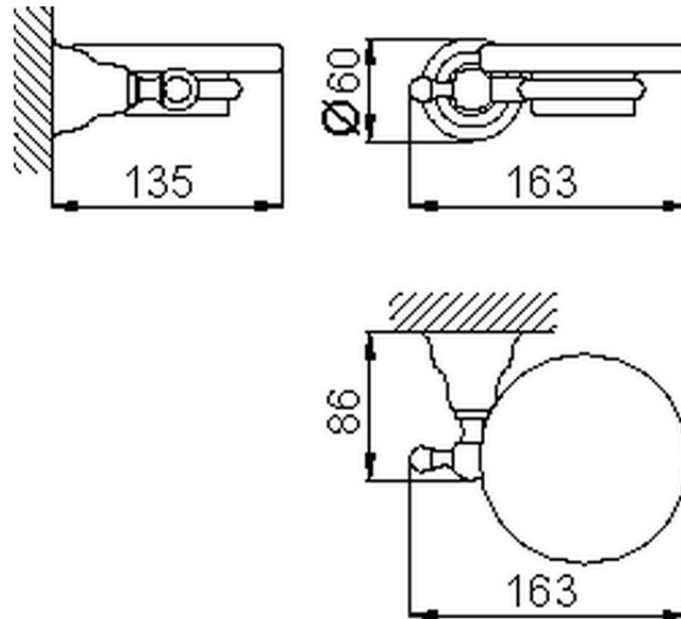

## Porta sapone CROISETTE\_4022.01H.

4022.01H.

<https://huberitalia.com/porta-sapone-croisette-4022-01h>

2024-12-04